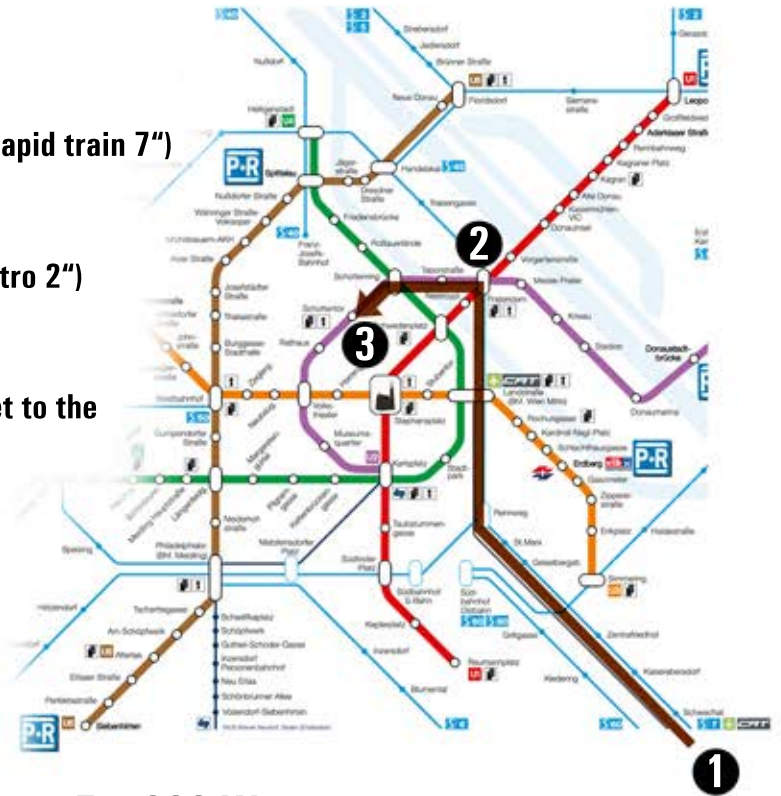

# How to get to the convention from the airport (the recommended way)

## In 3 Steps

- 1 From airport, take  7 (S7, Schnellbahn 7, "rapid train 7") and get to the station "Praterstern"
- 2 At "Praterstern" change to  U2 (U-Bahn 2, "Metro 2") and get to "Schottentor/Universität"
- 3 From "Schottentor/Universität" walk 200m to get to the Hotel Regina, where the convention takes place  
There are several exits from the Metro Station  
All marked on the map below.  
Try your luck and find the shortest way!

Your destination: **Hotel Regina, Rooseveltplatz 15, 1090 Wien**